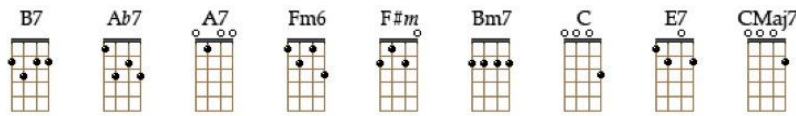

Dream a little dream of me

INTRO : C / B7 Ab7 / G7

C / B7 Ab7/G7 C / Cmaj7 A7
 Stars shining bright above ve you Night breezes seem to whisper I love you
 F Fm6 C / Ab7 G7
 Birds singing in the sycamore tree... Dream a little dream of me

C / B7 Ab7 / G7 C / Cmaj7 A7
 Say nighty- night and kiss me Just hold me tight and tell me you'll miss me
 F Fm6 C / Ab7 G7 C ↓ (↓) / E7
 While I'm alone and blue as can be... Dream a little dream of me

REFRAIN

A / F#m Bm7 / E7 A / F#m Bm7 / E7
 Stars fading but I linger on, dear Still craving your kiss
 A / F#m Bm7 / E7 A Ab7 ↓ (↓) / G7 ↓ (↓)
 I'm longing to linger till dawn, dear Just saying this

C / B7 Ab7 / G7 C / Cmaj7 A7
 Sweet dreams till sunbeams find you Sweet dreams that leave all worries behind you
 F Fm6 C / Ab7 G7 C ↓ (↓) / G7
 But in your dreams whatever they be Dream a little dream of me

S O L O

FIN : C / B7 Ab7 / G7 C / Cmaj7 A7
 F Fm6 C / Ab7 G7 C ↓ (↓) / E7
 But in your dreams whatever they be Dream a little dream of me

C / B7 Ab7/G7 C / Cmaj7 A7 F Fm6

3 2 3 2 3 2 3 2 3 2 0 4 7 4 0 5 5 5
 0 2 2 1 0 0 3 5 3 6 0 1 5 5 4 4
 0 3 3 2 0 0 4 7 4 4 1 0 0 0
 0 2 2 1 0 0 0 0 0 2 5 5 5 5 5 5 5