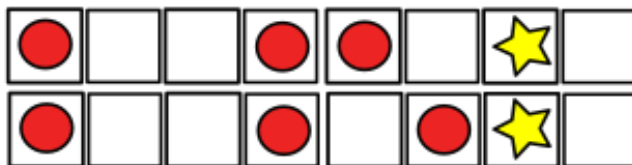

● GROSSE CAISSE ★ CYMBALE