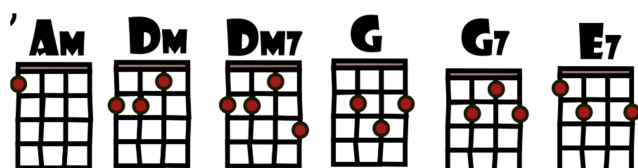

REFRAIN 2

F Am Dm Dm7
Imagine all the people
G G G7
Living life in peace hou-hou-ou

PONT 1

F G C E7
You may say I'm a dreamer
F G C E7
But I'm not the only one
F G C E7
I hope some day you'll join us
F G C
And the world will be as one

COUPLET 3

C Cmaj7 F
Imagine no possessions
C Cmaj7 F
I wonder if you can
C Cmaj7
No need for greed or hunger
C Cmaj7 F
A brotherhood of man

REFRAIN 3

F Am Dm Dm7
Imagine all the people
G G G7
Sharing all the world -hou-hou-ou

PONT 2

F G C E7
You may say I'm a dreamer
F G C E7
But I'm not the only one
F G C E7
I hope some day you'll join us
F G C
And the world will live as one