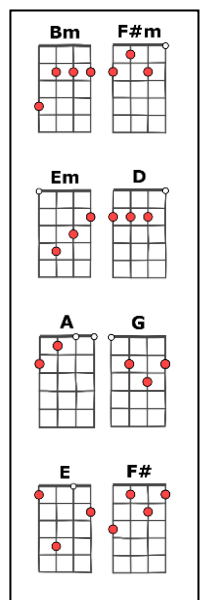

# Lemon Tree - Fool's Garden - 1995 - Tonalité originale en Fm - Rythme : B Bh hBh - Bpm : 143

Intro : Bm F#m Bm F#m Em F#m Bm / F#m Bm ↓

Bm F#m Bm F#m  
I'm **sitting** here in a **boring** room It's **just** another rainy Sunday **afternoon**  
Bm F#m Bm F#m  
I'm **wasting** my time I got **nothing** to do I'm **hanging** around I'm **waiting** for you  
Em F#m Bm / F#m Bm ↓  
But **nothing** ever happens and I **wonder**

Bm F#m Bm F#m  
I'm **driving** around in my car I'm **driving** too fast I'm **driving** too far  
Bm F#m Bm F#m  
I'd **like** to change my **point** of view I **feel** so lonely I'm **waiting** for you  
Em F#m Bm / F#m Bm ↓  
But **nothing** ever happens and I **wonder**

D A Bm F#m  
I **wonder** how I **wonder** why **Yesterday** you told me 'bout the **blue** blue sky  
G A D A  
And **all** that I can **see** is just a yellow **lemon-tree**  
D A Bm F#m  
I'm **turning** my head **up** and down I'm **turning** turning turning turning **turning** around  
G E A A  
And **all** that I can **see** is just a yellow **lemon-tree**

F# F# Bm Bm A A D F#  
I-so-la-tion **is** not good for me I-so-la-tion I don't want to sit on a lemon-tree

Bm F#m Bm F#m  
I'm **steppin'** around in the **desert** of Joy **Baby** anyhow I'll get **another** toy  
Em F#m Bm / F#m Bm ↓  
And **everything** will happen and you'll **wonder**