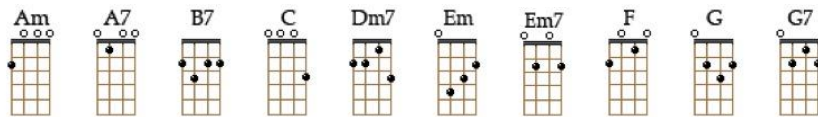

Can't help falling in love

(version 21 pilots, 2012) 119 BPM

INTRO : C C C C

C **Em** **Am** **Am** **F** **C** **G** **G**
Wise men say, "Only fools rush in"
F **G** **Am** **F** **C** **G7** **C** **C**
 But I can't help falling in love with you

C **Em** **Am** **Am** **F** **C** **G** **G**
Shall I stay, would it be a sin ?
F **G** **Am** **F** **C** **G7** **C** **C**
 If I can't help falling in love with you

Strum : 1 2 3
 B Bh Bh
 ↓ ↓↑ ↓↑

PRE REFRAIN

Em... **B7...** **Em...** **B7...**
Like the river flows, surely to the sea
Em... **B7...** **Em7...** **A7...** **Dm7...** **G7...**
Darling, so it goes some things were meant to be

REFRAIN

C **Em** **Am** **Am** **F** **C** **G** **G**
Take my hand, take my whole life too
F **G** **Am** **F** **C** **G7** **C** **C**
 'Cause I can't help falling in love with you

PRE REFRAIN

Em... **B7...** **Em...** **B7...**
Like the river flows, surely to the sea
Em... **B7...** **Em7...** **A7...** **Dm7...** **G7...**
Darling, so it goes some things were meant to be

REFRAIN