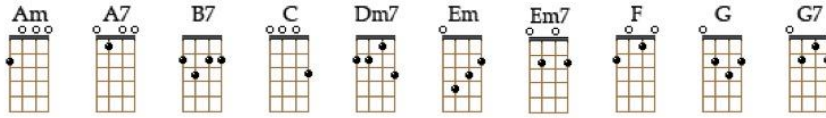

Can't help falling in love

(version 21 pilots, 2012) 119 BPM

INTRO : C C C C

C **Em** **Am** **Am** **F** **C** **G** **G**
Wise men say, "Only fools rush in"
F **G** **Am** **F** **C** **G7** **C** **C**
 But I can't help falling in love with you
C **Em** **Am** **Am** **F** **C** **G** **G**
Shall I stay, would it be a sin ?
F **G** **Am** **F** **C** **G7** **C** **C**
 If I can't help falling in love with you

Strum : 1 2 3
 B Bh Bh
 ↓ ↓↑ ↓↑

PRE REFRAIN

Em... **B7...** **Em...** **B7...**
Like the river flows, surely to the sea
Em... **B7...** **Em7...** **A7...** **Dm7...** **G7...**
Darling, so it goes some things were meant to be

REFRAIN

C **Em** **Am** **Am** **F** **C** **G** **G**
Take my hand, take my whole life too
F **G** **Am** **F** **C** **G7** **C** **C**
 'Cause I can't help falling in love with you

PRE REFRAIN

Em... **B7...** **Em...** **B7...**
Like the river flows, surely to the sea
Em... **B7...** **Em7...** **A7...** **Dm7...** **G7...**
Darling, so it goes some things were meant to be

REFRAIN

C **Em** **Am** **Am** **F** **C** **G** **G**
Take my hand, take my whole life too
F **G** **Am** **F** **C** **G7** **Am** **Am**
 'Cause I can't help falling in love with you

FIN :

F **G** **Am** **F** **C** **G7** **C** **C**
 'Cause I can't help falling in love with you
F... **G...** **Am...** **F...** **C...** **G7...** **C...**
 But I can't help falling in love with you