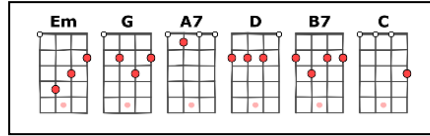

**Supersonic** Oasis 1994 BPM : 104 Tonalité originale : F#m

Intro : Em G / A7 x2  
 Em G / A7 Em G / A7

I need to be myself I can't be no one else

Em G / A7

I'm feeling supersonic, give me gin and tonic

Em G / A7

You can have it all, but how much do you want it?

Rythme : B B B B

Em G / A7 Em G / A7

You make me laugh Give me your autograph

Em G / A7 Em G / A7

Can I ride with you in your B M W? You can sail with me in my yellow submarine

D D Em Em  
 You need to find out' Cause no one's gonna tell you what I'm on about

D D B7 B7

You need to find a way for what you wanna say But before tomorrow

C / G D / Em C / G D / Em  
 'Cause my friend said he'd take you home He sits in a corner all alone  
 C / G D / Em C / G D / Em  
 He lives under a waterfall Nobody can see him Nobody can ever hear him...  
 C / G D / Em C / G D / Em  
 call Nobody can ever hear him call

[C / G D / Em] x2 D D B7 B7

Em G / A7 Em G / A7  
 You need to be yourself You can't be no one else

Em G / A7  
 I know a girl called Elsa, she's into Alka-Seltzer

Em G / A7  
 She sniffs it through a cane on a supersonic train