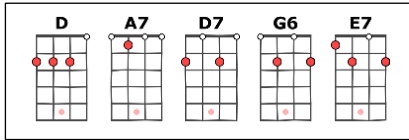

Blue Christmas (Elvis Presley, Martina Mc Bride, 1957)

95 BPM en D (Tona originale en E)

ou

(A7) D D A7 A7
I'll have a blue Christmas without you

A7 A7 D D
I'll be so blue just thinking a-bout you

D7 / D7 G6 G6(↓)
Decora - tions of red on a green Christmas tree

E7 E7 A7 A7↓
Won't be the same dear, if you're not here with me

D D A7 A7
And when those blue snowflakes start falling

A7 A7 D D
That's when those blue memories start calling

D7 D7 G6 E7
You'll be doing all right, with your Christmas of white

A7 A7 D D↓
But I'll have a blue, blue, blue, blue Christmas

D D A7 A7
I'll have a blue Christmas without you

A7 A7 D D
I'll be so blue just thinking a-bout you

D7 D7 G6 E7
You'll be doing all right, with your Christmas of white

A7 A7 D D
But I'll have a blue, blue, blue, blue Christmas

A7 A7 D D...
But I'll have a blue, blue, blue, blue Christmas