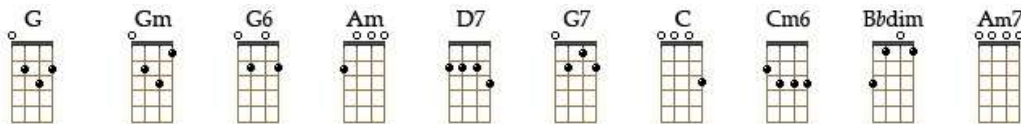

La Vie en rose Edith Piaf

Strum: 2 fois 4 temps: B/BH/B/BH pour chaque accord
1 fois pour chaque accord entre crochets

COUplet 1

G **Gmaj7**
Hold me close and hold me fast
G6
The magic spell you cast
[Am/D7]
This is la vie en ro- se
Am **D7**
When you kiss me, Heaven sighs
[Am/ D7] **[G /D7]**
And though I close my eyes, I see la vie en ro-se

G **Gmaj7**
When you press me to your heart
[G6 / G7] **C**
I'm in a world apart, A world where roses bloom

PONT

Cm6
And when you speak
G
Angels sing from above
Bbdim **[Am / D7...]**
Every day words seem to turn into love songs
G **Gmaj7**
Give your heart and soul to me
[Am / D7] **G**
And life will always be, la vie en rose

COUplet 2

D7 **G** **E7**
I thought that love was just a word
Am **D7**
They sang about in songs I heard
G **E7**
It took your kisses to reveal
Am7 **D7**
That I was wrong, and love is real

Puis reprendre COUplet 1 entièrement
... : un seul strum et tenu