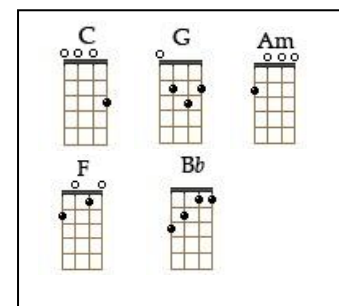

The Beatles - Let it be 1970 (tonalité originale) BPM : 70

C G Am F
When I find myself in times of trouble Mother Mary comes to me
C G F* C
Speaking words of wisdom, let it be.

C G Am F
And in my hour of darkness she is standing right in front of me
C G F* C
Speaking words of wisdom, let it be.

F*

0-----
1---0-1-
0-----2-
2---0---

Am G F C C G F* C
Let it be, let it be, let it be, let it be. Whisper words of wisdom, let it be.

C G Am F
And when the broken hearted people living in the world agree,
C G F* C
There will be an answer, let it be.

Rythme de base:
B . B Bh
1 2 3 4

C G Am F
For though they may be parted there is still a chance that they will see
C G F* C
There will be an answer, let it be.

Am G F C C G F* C
Let it be, let it be, let it be, let it be. There will be an answer, let it be.
Am G F C C G F* C
Let it be, let it be, let it be, let it be. Whisper words of wisdom, let it be.

F* C Bb F G F C (x2)
(Solo de guitare)

Am G F C C G F* C
Let it be, let it be, let it be, let it be. Whisper words of wisdom, let it be.

C G Am F
And when the night is cloudy there is still a light that shines on me,
C G F* C
Shine on until tomorrow, let it be.