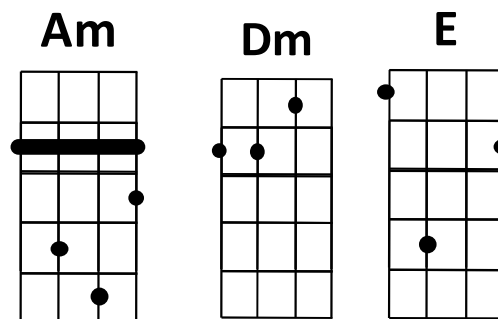

DESAPARECIDO - MANU CHAO

| | | | | |
|----|----|----|----|---|
| 1 | Am | E | Am | E |
| 2 | Am | E | Am | E |
| 3 | Am | E | Am | E |
| 4 | Am | Dm | Am | E |
| 5 | Am | E | Am | E |
| 6 | Am | E | Am | E |
| 7 | Am | E | Am | E |
| 8 | Am | Dm | Am | E |
| 9 | Am | E | Am | E |
| 10 | Am | E | Am | E |
| 11 | Am | E | Am | E |
| 12 | Am | Dm | Am | E |
| 13 | Am | E | Am | E |
| 14 | Am | E | Am | E |
| 15 | Am | E | Am | E |

➡ Couplet

➡ Refrain

STRUM REGGAE

Rythme
4/4
BPM 96

SOLO :

7 7 5 5 7 5 3 3 3 3 5 3 2 2 2 2 3 2 0 0 0 0 3 0