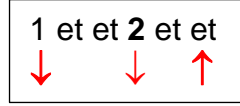

# Dream a little dream of me 92 BPM Tonalité originale

(The Mamas and The Papas, 1968)

INTRO : C B Ab G 2x

C B Ab G C % A7 %  
Stars shining bright above ve you..... Night breezes seem to whisper I love you  
F % Fm % C Ab G G  
Birds singing in the sycamore tree... Dream a little dream of me