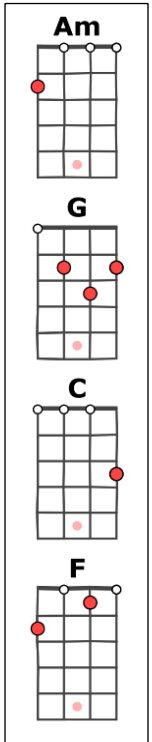

Riptide (Vance Joy, 2013) 202 bpm

1	.	2	.	3	.	4	.	x 2
b		B		h		B		h x 2
Cordes : 4/3		2/1		2/1		2/1		2/1

INTRO : Am / G C x 2

Am / G C
 I was scared of den-tists and the dark
 Am / G C
 I was scared of pretty girls and starting conversations
 Am / G C
 Oh, all my friends are turning green
 Am / G C
 You're the magician's assis-tant in their dreams

PREREFRAIN Am / G C Am / G C↓
 Ohhhhhhhhhhhhhhhhh Ohhhhhhhhhhhhhhhhh..... and they come unstuck

REFRAIN Am / G C
Lady, running down to the riptide, taken away...
 Am / G C
 to the dark side, I wanna be your left hand man`
 Am / G C
 I love you when you're singing that song and I got a lump
 Am / G C
 in my throat 'cause you're gonna sing the words wrong

Am / G C
Is this movie that I think you'll like ?
 Am / G C
 This guy decides to quit his job and heads to New York City
 Am / G C
 This cowboy's running from himself
 Am / G C
 And she's been living on the highest shelf