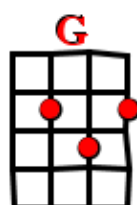

YOU'RE THE ONE THAT I WANT

from GREASE (John Travolta / Olivia Newton-John)

1978 - Tempo 107 bpm - Strum :

x 2 pour chaque accord

1

Intro : *Em Em*

(lui) I got **chills**, they're multiply in', and I'm **losin'** control

The **one** that I want (you are the **one** I want), **oooh oooh oooh**

The **one** I need (the **one** I need), **oh yes in deed** (yes indeed)

2

(elle) If you're **filled** with **affection**, you're too **shy** to convey

Medi **tate** my direction, **feel** your way

(lui) I better shape **up**, cause you **need** a man (elle) I need a man,

who can keep me satis **fied**

(lui) I better shape **up**, if I'm **gonna** prove (elle) You better prove,

that my faith is justified

(lui) Are you **sure**? (les 2) Yes I'm **sure** down deep inside

3

Refrain 2x

V3