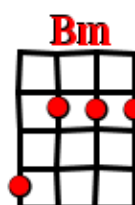

YOU'RE THE ONE THAT I WANT

from GREASE (John Travolta / Olivia Newton-John)

1978 - Tempo 107 bpm - Strum :

x 2 pour chaque accord

1

Intro : *Em Em*

(lui) I got **chills**, they're multiply in', and I'm **losin'** control

The **one** that I want (you are the **one** I want), **oooh oooh oooh**

The **one** I need (the **one** I need), **oh yes in deed** (yes indeed)

2

(elle) If you're **filled** with **affection**, you're too **shy** to convey

Medi **tate** my direction, **feel** your way

(lui) I better shape **up**, cause you **need** a man (elle) I need a man,

who can keep me satis **fied**

(lui) I better shape **up**, if I'm **gonna** prove (elle) You better prove,

that my faith is justified

(lui) Are you **sure**? (les 2) Yes I'm **sure** down deep inside

3

Refrain 2x

V3