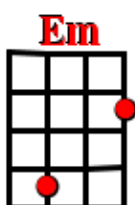

YOU'RE THE ONE THAT I WANT

from GREASE (John Travolta / Olivia Newton-John)

1978 - Tempo 107 bpm - Strum :

x 2 pour chaque accord

1

Intro : *Em Em*

(lui) I got **chills**, they're multiply in', and I'm **losin'** control

The **one** that I want (you are the **one** I want), **oooh oooh oooh**

The **one** I need (the **one** I need), **oh yes in deed** (yes indeed)

2

(elle) If you're **filled** with **affection**, you're too **shy** to convey

Medi **tate** my direction, **feel** your way

(lui) I better shape **up**, cause you **need** a man (elle) I need a man,

who can keep me satis **fied**

(lui) I better shape **up**, if I'm **gonna** prove (elle) You better prove,

that my faith is justified

(lui) Are you **sure**? (les 2) Yes I'm **sure** down deep inside

3

Refrain 2x

V3