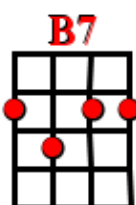

YOU'RE THE ONE THAT I WANT

from GREASE (John Travolta / Olivia Newton-John)

1978 - Tempo 107 bpm - Strum :

x 2 pour chaque accord

1

Intro : *Em Em*

(lui) I got **chills**, they're multiply in', and I'm **losin'** control

The **one** that I want (you are the **one** I want), **oooh oooh oooh**

The **one** I need (the **one** I need), **oh yes in deed** (yes indeed)

2

(elle) If you're **filled** with **affection**, you're too **shy** to convey

Medi **tate** my direction, **feel** your way

(lui) I better shape **up**, cause you **need** a man (elle) I need a man,

who can keep me satis **fied**

(lui) I better shape **up**, if I'm **gonna** prove (elle) You better prove,

that my faith is justified

(lui) Are you **sure**? (les 2) Yes I'm **sure** down deep inside

3

Refrain 2x

V3