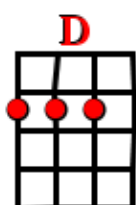

YOU'RE THE ONE THAT I WANT

from GREASE (John Travolta / Olivia Newton-John)

1978 - Tempo 107 bpm - Strum :

x 2 pour chaque accord

1

Intro : *Em Em*

(lui) I got **chills**, they're multiply in', and I'm **losin'** control

The **one** that I want (you are the **one** I want), **oooh oooh oooh**

The **one** I need (the **one** I need), **oh yes in deed** (yes indeed)

2

(elle) If you're **filled** with **affection**, you're too **shy** to convey

Medi **tate** my direction, **feel** your way

(lui) I better shape **up**, cause you **need** a man (elle) I need a man,

who can keep me satis **fied**

(lui) I better shape **up**, if I'm **gonna** prove (elle) You better prove,

that my faith is justified

(lui) Are you **sure**? (les 2) Yes I'm **sure** down deep inside

3

Refrain 2x

V3