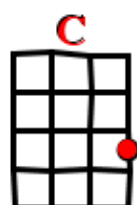

YOU'RE THE ONE THAT I WANT

from GREASE (John Travolta / Olivia Newton-John)

1978 - Tempo 107 bpm - Strum :

x 2 pour chaque accord

1

Intro : *Em Em*

(lui) I got **chills**, they're multiply in', and I'm **losin'** control

The **one** that I want (you are the **one** I want), **oooh oooh oooh**

The **one** I need (the **one** I need), **oh yes in deed** (yes indeed)

2

(elle) If you're **filled** with **affection**, you're too **shy** to convey

Medi **tate** my direction, **feel** your way

(lui) I better shape **up**, cause you **need** a man (elle) I need a man,

who can keep me satis **fied**

(lui) I better shape **up**, if I'm **gonna** prove (elle) You better prove,

that my faith is justified

(lui) Are you **sure**? (les 2) Yes I'm **sure** down deep inside

3

Refrain 2x

V3