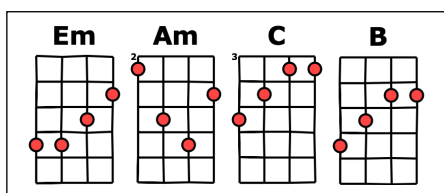

# Back to black (Amy Winehouse, 2006) 118 BPM

Version en Em (Tonalité originale : Dm)

Em Em Am Am C C B B

Em Em Am Am C C B B  
 He left **no** time *to re-gret*..... kept his dick *wet* *with his* same old safe bet  
 Em Em Am Am C C B B  
*Me*..... and my head *high*..... and my tears *dry*..... *get on* without my guy  
 Em Em Am Am C C B B  
*You*... went **back** *to* what you knew..... so far *removed from all* that we went through  
 Em Em Am Am C C B B  
*And I*..... **tread** *a* troubled track..... my odds are stacked... **I'll** go back... *to* black

## REFRAIN

Em Em Am Am  
*We* only **said** *goodbye* with *words* *I died* **a** hundred times  
 C C B B  
 You go *back to* her *and I*... go... **back** to.....

NC NC  
 I go **back** to.....

Em Em Am Am C C B B  
**Us**..... I love you **much**..... It's not **enough**... you love **blow** *and* I... **love** puff  
 Em Em Am Am C C B B  
 And *life*..... is like..... *a* pipe.... *and I'm* a tiny **penny** rolling **up** the *walls*... *inside*

## REFRAIN x 2

NC NC  
 Em... (Em) C... (C) G... (G) B... (B)  
*Black*..... *black*..... *black*..... *black*  
 Em... (Em) C... (C) G... (G) B... (B)  
*Black*..... *black*..... *black*..... I go... **back**... to  
 B7 B7  
 I go... **Back**... to