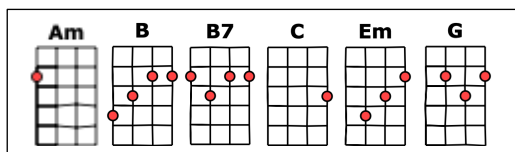

# Back to black (Amy Winehouse, 2006) 118 BPM

Version en Em (Tonalité originale : Dm)

Em Em Am Am C C B B

Em Em Am Am C C B B  
 He left **no** time *to re-gret*..... kept his dick *wet* *with his* same old safe bet  
 Em Em Am Am C C B B  
*Me*..... and my head *high*..... and my tears *dry*..... *get on* without my guy  
 Em Em Am Am C C B B  
*You*... went **back** *to* what you knew..... so far *removed from all* that we went through  
 Em Em Am Am C C B B  
*And I*..... **tread** *a* troubled track..... my odds are stacked... **I'll** go back... *to* black

## REFRAIN

Em Em Am Am  
*We* only **said** *goodbye* with *words* *I died* **a** hundred times  
 C C B B  
 You go *back to* her *and I*... go... **back** to.....

NC NC  
 I go **back** to.....

Em Em Am Am C C B B  
**Us**..... I love you **much**..... It's not **enough**... you love **blow** *and* I... **love** puff  
 Em Em Am Am C C B B  
 And *life*..... is like..... *a* pipe.... *and I'm* a tiny **penny** rolling **up** the *walls*... *inside*

## REFRAIN x 2

NC NC  
 Em... (Em) C... (C) G... (G) B... (B)  
*Black*..... *black*..... *black*..... *black*  
 Em... (Em) C... (C) G... (G) B... (B)  
*Black*..... *black*..... *black*..... I go... **back**... to  
 B7 B7  
 I go... **Back**... to