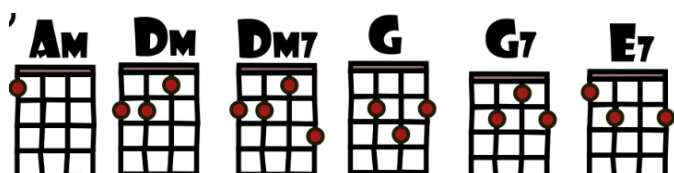

REFRAIN 2

F Am Dm Dm7
Imagine all the people
G G G7
Living life in peace hou-hou-ou

PONT 1

F G C E7
You may say I'm a dreamer
F G C E7
But I'm not the only one
F G C E7
I hope some day you'll join us
F G C
And the world will be as one

COUPLET 3

C Cmaj7 F
Imagine no possessions
C Cmaj7 F
I wonder if you can
C Cmaj7
No need for greed or hunger
C Cmaj7 F
A brotherhood of man

REFRAIN 3

F Am Dm Dm7
Imagine all the people
G G G7
Sharing all the world hou-hou-ou

PONT 2

F G C E7
You may say I'm a dreamer
F G C E7
But I'm not the only one
F G C E7
I hope some day you'll join us
F G C
And the world will live as one