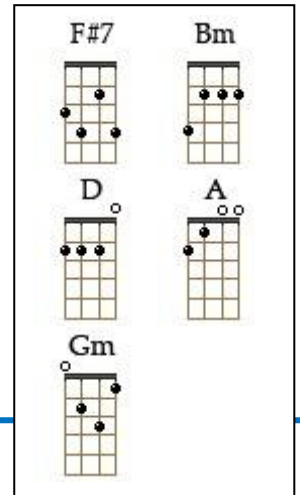

The man who sold the world - David Bowie (1970)

tonalité originale en A

Intro : F#7... F#7... Bm... Bm... D... D...

Bm... (Bm) F#7

Riff (2^{ème} corde) : 2 2 2 0 232 0

We passed upon the stair

F#7 Bm Bm F#7

We spoke of was and when..... Although I wasn't there

F#7 D D A

He said I was his friend..... Which came as some surprise

A F#7 F#7(1/2) Bm

I spoke into his eyes, I thought you died a-lone

Bm A A

A long long time ago

A D Gm D

Oh no..... not me..... we never lost control

A D Gm F#7 F#7 Bm Bm D D

You're face..... to face..... with the man who sold the world

Bm... (Bm) F#7

I laughed and shook his hand

F#7 Bm Bm F#7

And made my way back home..... I searched for form and land