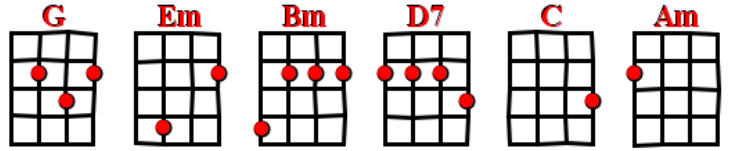

CHUPEE - COCOON

Tempo : 120, mesure : 4/4, pulsation : ternaire 2008

Intro : G Em Bm D7

une seconde fois avec le riff

Couplet1 G Em Bm D7
 We have gone to the country In your old car
 G Em Bm D7
 We have lost our way So ma-ny times

Refrain 1

C	Am	G	Bm
Hello,	hello	I take you on a trip	
C	Am	G	Bm (block)
Hello,	hello	I take you on a trip	yeah yeah

Instrumental1 (x 2) G Em Bm D7

Couplet2 G Em Bm D7
 Ea_ting your Chupa Chup A plane is making a loop
 G Em Bm D7
 The beavers are so cute A tree gave me a fruit

Refrain 2

instrumental2 (x 2) G Em Bm D7

Riff				
(D7)	G	Em	Bm	D7
A-----7---5-----7---5-----				
E-----7-----7-----7-----				
C-----				
G-----				

Refrain3 C Am G Bm
 Hello, hello I take you on a trip
 C Am G Bm
 Hello, hello I take you on a trip

C Am G Bm
 Hello (hello), hello (hello) Hello (hello), hello (hello)
 C Am G Bm
 Hello (hello), hello (hello) Hello (hello), hello (hello)

Instrumental3 (x 2) G Em Bm D7

Bas, Haut	Haut, Bas, Haut	Haut,
↓ ↑ ↓ ↑ ↓ ↑ ↓ ↑		