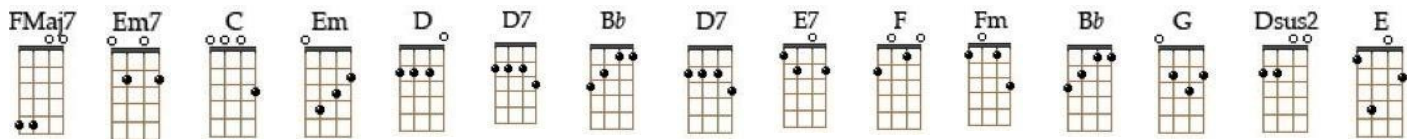

# Space oddity, Bowie 1972

Song : C

Intro : Intro (1 3 4) 2 sur chaque note  
Fmaj7 Em7 Fmaj7 Em7

**C** **Em**  
Ground Control to Major Tom

**C** **Em**  
Ground Control to Major Tom

**Am** / **Am7**  
Take your protein pills and

**D7**  
Put your helmet on

**C** **Em**  
Ground Control to Major Tom

**C** **Em**  
Commencing countdown, engines on

**Am** **Am7** **D7**  
Check ignition and may God's love be with you

Lift off sequence...

**C** **E7**  
This is Major Tom to Ground Control

**F**  
I'm stepping through the door

**Fm** / **C** **F**  
And I'm floating in a most peculiar way

**Fm** / **C** **F**  
And the stars look very different today

**Fmaj7** **Em7**  
For here am I sitting in a tin can

**Fmaj7** **Em7**  
Far above the world

**Bb** / **Am**  
Planet Earth is blue

**G** / **F**  
And there's nothing I can do

Acoustic Solo : C F G A A (babaho sur  
chaque accord sauf A)  
C F G A A