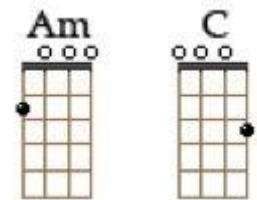

Riders on the storm, Doors, 1971

Song: E Intro : e0 e0 e3 c2 e0 X2 puis Em/Am

104 BPM

Em / A Em7 / A

Riders on the storm

Em / A Em7 / A

Riders on the storm

Am / Bm C/D

Into this house we're born

Em /A Em7/A

Into this world we're thrown

D C

Like a dog without a bone, An actor out on loan

Em / A Em7 / A

Riders on the storm

Em /A Em7 / A

There's a killer on the road

Em A Em7/A

His brain is squirming like a toad

Am / Bm C/D

Take a long holiday

Em / A Em7/A

Let your children play

D C

If you give this man a ride, Sweet memory will die

Em /A Em7/A

Killer on the road, yeah

Em/ A Em7/A

Girl ya gotta love your man

Em/ A Em7/A

Girl ya gotta love your man

Am / Bm C/D