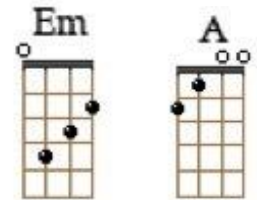

Riders on the storm, Doors, 1971

Song: E Intro : e0 e0 e3 c2 e0 X2 puis Em/Am

104 BPM

Em / A Em7 / A

Riders on the storm

Em / A Em7 / A

Riders on the storm

Am / Bm C/D

Into this house we're born

Em /A Em7/A

Into this world we're thrown

D C

Like a dog without a bone, An actor out on loan

Em / A Em7 / A

Riders on the storm

Em /A Em7 / A

There's a killer on the road

Em A Em7/A

His brain is squirming like a toad

Am / Bm C/D

Take a long holiday

Em / A Em7/A

Let your children play

D C

If you give this man a ride, Sweet memory will die

Em /A Em7/A

Killer on the road, yeah

Em/ A Em7/A

Girl ya gotta love your man

Em/ A Em7/A

Girl ya gotta love your man

Am / Bm C/D