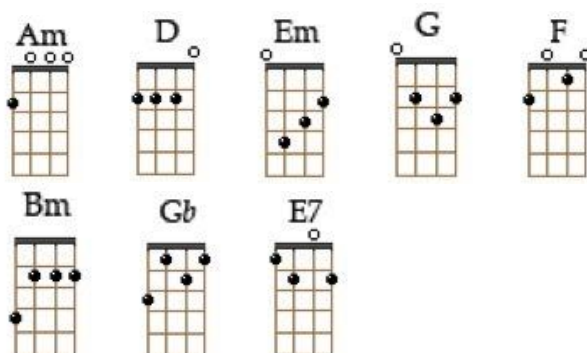

Karma Police , Radiohead , 1997

Intro

Am D Em G
 Am F Em G
 Am D
 G C C
 Am Bm D

Am D Em
 Kar-ma police
 G Am

Arrest this man
 F Em
 He talks in maths

G Am
 He buzzes like a fridge
 D G C Am Am Bm D
 He's like a detuned radi-----o

Am D Em
 Kar-ma police
 G Am
 Arrest this girl

F Em
 Her Hitler hairdo
 G Am

Is making me feel ill
 D G C Am Am Bm D
 And we have crashed her paar-ty

C D G Gb
 This is what you'll get
 C D G Gb
 his is what you'll get
 C D G
 This is what you'll get
 Bm C C Bm D
 When you mess with us

X2
 Bm D G
 And For a minute there
 D G D E7
 I lost myself, I lost myself
 Bm D G
 Ad for a minute there
 D G D E7
 I lost myself, I lost myself

Strum intro : B. BhB
 Puis B B sur chaque accord ?