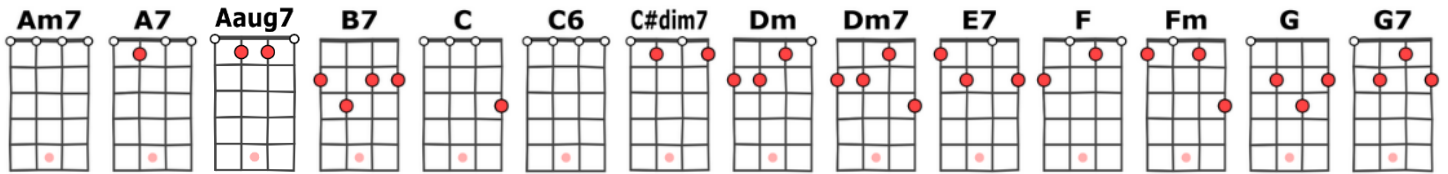

Ain't she sweet ? Ain't he sweet ?

1 C... G7... C... NC
 There she is! There she is! There's what keeps me up at night
 Am7... E7... Am7... NC
 Oh, gee whiz! Oh, gee whiz There's why I can't eat a bite
 G7 G7 C C B7 B7 F... Dm / G
 Those flaming eyes! That flaming youth! Oh, mister oh, sister, tell me the truth...

Refrain C6 / C#dim7 Dm7 / G7 C6 / C#dim7 Dm7 / G7
Ain't she sweet? See her walking down the street
 C / E7 A7 / Aaug7 Dm / G7 C
Now I ask you very confidentially Ain't she sweet? (ain't she sweet !)

C6 / C#dim7 Dm7 / G7 C6 / C#dim7 Dm7 / G7
Ain't she n ice Look her over once or twice
 C / E7 A7 / Aaug7 Dm / G7 C
Now I ask you very confidentially Ain't she nice?

F Fm C C7 F Fm Dm Dm / G7
Just cast an eye in her direction Oh me, oh my, ain't that perfection

C6 / C#dim7 Dm7 / G7 C6 / C#dim7 Dm7 / G7
I repeat Don't you think she's kind of sweet
 C / E7 A7 / Aaug7 Dm / G7 C
Now I ask you very confidentially Ain't she sweet? (ain't she sweet !)

Refrain

Dm / G7 C Dm Dm G7 G7
Ain't she sweet? Ain't she sweet? sheeeeeee ...
 C6 / C#dim7 Dm7 / G7 C6 / C#dim7 Dm7 / G7 C
Sweet !