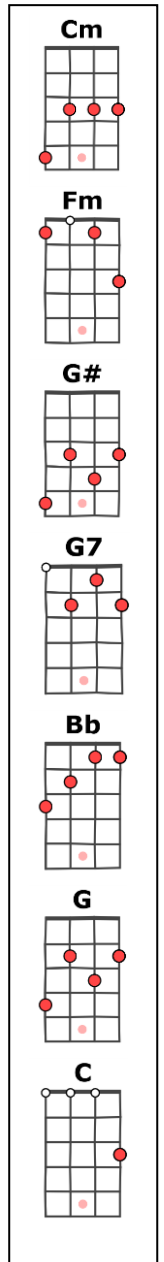

G / V1
Tonalité
originale