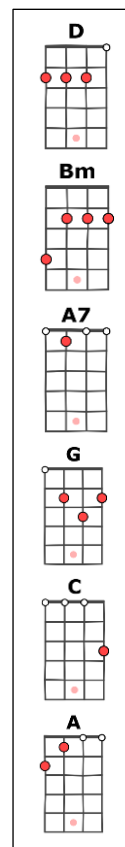

## Refrain

[B BH .H BH] x2  
D A7 Bm G  
Country roads, take me home, To the place I belong

D A7 G D  
West Virginia, mountain mamma, Take me home, country roads.

D Bm B BH B BH (ternaire)  
All my mem'ries, gather 'round her,

A7 G D  
Miner's lady, stranger to blue water.

D Bm  
Dark and dusty, painted on the sky,

A7 G / D  
Misty taste of moonshine, teardrop in my eye.

## Refrain

Bm / A7 D B BH B BH (ternaire)  
I hear her voice, in the mornin' hours she calls me,

G / D A7  
radio reminds me of my home far away.

Bm / C  
drivin' down the road,

G / D A  
I get a feelin' that I should have been home yesterday,

A7 / A7 ↓  
yesterday.