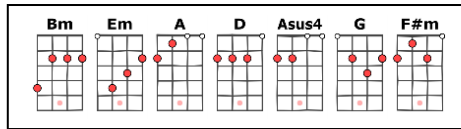

# Barbie Girl Aqua 1997 130 BPM (tona originale en C#m)

Rythme : B Bh hBh

Bm / Em A / D Bm / Em Asus4 / A  
 Hiya, Barbie Hi, Ken You want to go for a ride ? Sure, Ken Jump in

**REFRAIN** Bm / Em A / D Bm / Em Asus4 / A  
 I'm a Barbie girl, in the Barbie world, life in plastic, it's fantastic  
 Bm / Em A / D Bm / Em Asus4 / A  
 You can brush my hair, undress me everywhere, Imagination, life is your creation

NC  
 Come on, Barbie, let's go party

**REFRAIN**

Bm Bm Em A  
 I'm a blond bimbo girl in a fan-tasy world, dress me up, make it tight,  
 Bm Bm Em A  
 I'm your dol-ly You're my doll, rock'n'roll, feel the gla-mour in pink, kiss me here,  
 Bm  
 Touch me there, hanky pan-ky

Bm / Em A / D Bm / Em Asus4 / A  
 You can touch, you can play if you say, "I'm always yours" (ooh, oh)

**REFRAIN**

G / A F#m / Bm  
Come on, Barbie, let's go party (ah ah ah yeah)  
Come on, Barbie, let's go party (ooh oh, ooh oh)

Bm / Em A / D Bm / Em Asus4 / A  
 You can touch, you can play if you say, "I'm always yours" (ooh, oh)

x 2

G / A F#m / Bm  
Come on, Barbie, let's go party (ah ah ah yeah)  
Come on, Barbie, let's go party (ooh oh, ooh oh)