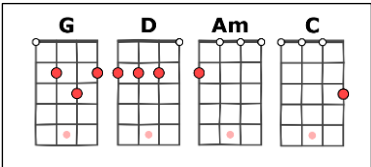

Intro : G D Am Am G D C C x2

G D Am Am
Momma take this badge off of me
G D C C
I can't use it anymore
G D Am Am
It's getting dark, too dark to see
G D C C
Feels like I'm knocking on heaven's door

REFRAIN

G D Am Am
Knock knock knocking on heaven's door
G D C C
Knock knock knocking on heaven's door
G D Am Am
Knock knock knocking on heaven's door
G D C C
Knock knock knocking on heaven's door

G D Am Am
Momma put my guns in the ground
G D C C
I can't shoot them anymore
G D Am Am
That long black cloud is coming down
G D C C
I feel I'm knocking on heaven's door

REFRAIN x2 + G...

G D
1. 2. 3. 4. 1. 2. 3. 4.
↓ . ↓ ↓↑ ↓ . ↓ ↓↑
Am Am idem avec C
1. 2. 3. 4. 1. 2. 3. 4.
↓ . ↓ ↓↑ .↑ .↑ ↓↑↓↑