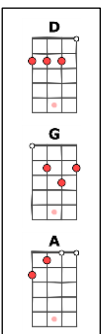

Police on my back The Clash 1980 BPM : 146
Tonalité originale

Rythme couplet : B B BhBh
 Rythme pont : BhBxBhBx
 Rythme refrain : B . BhBh

Intro : ()¹ ()¹ D¹ G¹ D¹ G¹ D² G² D² G²

Well, I'm running Police on my back I've been hiding Police on my back

They will catch me If I dare drop back Won't you help me Find the speed I lack?

Pont (G...) (G)¹... (G)¹...

D¹ G¹ D¹ G¹ D² G² D² G²

What have I done? What have I do-one?

D² G² D² G²

And I'm running **Police on my back** Hiding **Police on my back**

D² G² D² G² D³ G³ D³ G³

Running **Police on my back** Hiding **Police on my back**

D³ G³ D³ G³

Yes, I'm running Down the railway track Could you help me? Police on my back

D³ G³ D³ G³

They will catch me If I dare drop back Oh Lord, give me All the speed I lack?

D³ G³ D³ G³ D...

I've been running I've been running

G/V2

Riff 1

A --9---9---9---9---
 E ---10---10---10---10---
 C -----

Riff 2

A -----
 E --10---10---10---10---
 C ---9---9---9---(9)-

Riff 3