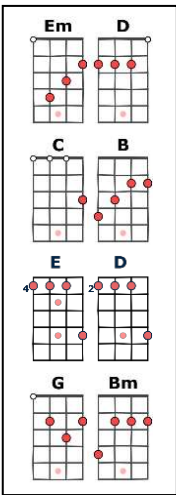

# Happy together The Turtles 1967 BPM : 120

Tonalité originale : F#m

Intro : Em Em Em Em

**Rythme couplet :**  
b b b b  
b bh b bh (avancé)

couplet

Imagine **me** and you I **do** I think about you **day** and night it's only **right**  
To think about the **girl** you love and hold her **tight** So happy **together**

avancé : BhbHbh x 2  
(trioletts sur le dernier B)

**E D E G**  
I can't see me **lovin'** nobo\_dy but **you** For all my **life**  
**E D E G**  
**When** you're with me **baby** the skies'll be **blue** For all my **life**

**Refrain**

**Rythme refrain :**  
B B B B  
avancé : BhBh hBh

couplet +

**Me** and you and you and **me** No matter how they **toss** the dice it has to **be**  
*you and me has to be*  
The only one for **me** is you and you for **me** So happy **together**  
*you for me*

**Refrain**

couplet

**Me** and you and you and **me** No matter how they **toss** the dice it has to **be**  
The only one for **me** is you and you for **me** So happy **together**

**E D E G**  
**Ba** ba ba ba **ba** ba-ba-ba ba-ba-**ba** ba-ba-ba **baa**  
**E D E Bm Bm**  
**Ba** ba ba ba **ba** ba-ba-ba ba-ba-**ba** ba-ba-ba **baa**