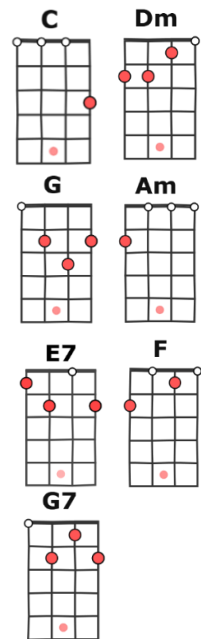

Snowman Sia 2017

69 bpm. Tonalité C **C**

Intro

```
A ||-----3-----3-----3---3
E ||-----0-0-----0-0-----0---0--
C ||-----0-----0-----0-0-----
G ||-----0-----0-----0-----0---
```

Couplet 1

Dm **Dm**
Don't cry, snowman, not in front of me
G **G** **C**
Who'll catch your tears if you can't catch me, darling ?
C **Am** **Am**
If you can't catch me, darling
Dm **Dm**
Don't cry, snowman, don't leave me this way
G **G** **C**
A puddle of water can't hold me close, baby
C **Am** **Am**
Can't hold me close, baby

Refrains

Couplets

```
A ||---A-A--
E ||---M-M-
C ||---I-I--
G ||-P-----
```

```
A ||-----A---
E ||---M--M--
C ||---I-----I
G ||-P-----
```

Refrain

E7 **E7** **Am** **Am**
I want you to know that I'm never leaving
G **G** **C** **C**
Cause I'm Mrs. Snow, 'til death we'll be freezing
E7 **E7** **Am** **Am**
Yeah, you are my home, my home for all seasons
F **F** **G7** **G7**
So come on, let's go
C **C** **E7** **E7**
Let's go below zero and hide from the sun
Am **Am** **F** **F**
I love you forever where we'll have some fun
C **C** **E7** **E7**
Yes, let's hit the North Pole and live happily
Am **Am** **F** **F**
Please, don't cry no tears now, it's Christmas, baby
C **C** **E7** **E7** **Am** **Am** **F** **F** **C** **C** **E7** **E7** **Am** **Am** **F** **F**
My snowman and me eh My snowman and me -e-e -e Baby

C

```
A ||-----3-----3-----3---3
E ||-----0-0-----0-0-----0---0--
C ||-----0-----0-----0-0-----
G ||-----0-----0-----0-----0---
```

Couplet 2

Dm **Dm**
Don't cry, snowman, don't you fear the sun
G **G** **C**
Who'll carry me without legs to run, honey ?
C **Am** **Am**
Without legs to run, honey
Dm **Dm**
Don't cry, snowman, don't you shed a tear
G **G** **C**
Who'll hear my secrets if you don't have ears, baby ?
C **Am** **Am**
If you don't have ears, baby

Refrain

C

```
A ||-----3-----3-----3---3
E ||-----0-0-----0-0-----0---0--
C ||-----0-----0-----0-0-----
G ||-----0-----0-----0-----0---
```

C...

A-V2