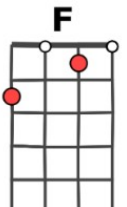

Refrain

Gm %
Girls who are boys Who like boys to be girls Who do
C7 %
boys like they're girls who do girls like they're boys
F % **Eb** **Eb / F# - F**
Always should be some-one you really lo-----ve

Gm % **C7** %
Avoiding all work cause **there**'s none available
F % **Eb** **Eb / F# - F**
Like **battery** thinkers Count their **thoughts** on 1 2 3 4 5 **fingers**
Gm % **C7** %
Nothing is wasted **Only** reproduced
F % **Eb** **Eb / F# - F**
You **get** nasty blisters Du bist **sehr** schon But we **have**'nt been **introduced**

Refrain X2

Gm % **C7** % **F** % **Eb** / **F# - F**
Oh oh oh oh uh oh oh Oh oh oh uh oh **Looking** for

Refrain X4

Gm % **C7** % **F** % **Eb** **Eb / F# - F**
Oh oh oh oh uh oh oh Oh oh oh uh oh

Gm % **C7** % **F** % **Eb / F# - F**

A+G-V1